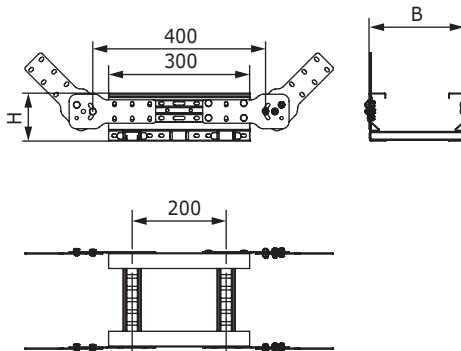

Угол вертикальный лестничный

Назначение:

- монтаж подъемов и опусков трассы;
- наклон трассы под произвольным углом;
- переход в другую плоскость прокладки.

Отличительные особенности:

- для увеличения радиуса поворота монтируются подряд несколько секций.

Высота Н, мм	Ширина основания В, мм	Код, исп. 1	Код, исп. 2	Код, исп. 4	
80	200	ULF082	ULF082HDZ	ULF082ZL	
	300	ULF083	ULF083HDZ	ULF083ZL	
	400	ULF084	ULF084HDZ	ULF084ZL	
	500	ULF085	ULF085HDZ	ULF085ZL	
	600	ULF086	ULF086HDZ	ULF086ZL	
	700	ULF087	ULF087HDZ	ULF087ZL	
	800	ULF088	ULF088HDZ	ULF088ZL	
	900	ULF089	ULF089HDZ	ULF089ZL	
	1000	ULF080	ULF080HDZ	ULF080ZL	
	100	200	ULF012	ULF012HDZ	ULF012ZL
300		ULF013	ULF013HDZ	ULF013ZL	
400		ULF014	ULF014HDZ	ULF014ZL	
500		ULF015	ULF015HDZ	ULF015ZL	
600		ULF016	ULF016HDZ	ULF016ZL	
700		ULF017	ULF017HDZ	ULF017ZL	
800		ULF018	ULF018HDZ	ULF018ZL	
900		ULF019	ULF019HDZ	ULF019ZL	
1000		ULF010	ULF010HDZ	ULF010ZL	
150		200	ULF052	ULF052HDZ	ULF052ZL
	300	ULF053	ULF053HDZ	ULF053ZL	
	400	ULF054	ULF054HDZ	ULF054ZL	
	500	ULF055	ULF055HDZ	ULF055ZL	
	600	ULF056	ULF056HDZ	ULF056ZL	
	700	ULF057	ULF057HDZ	ULF057ZL	
	800	ULF058	ULF058HDZ	ULF058ZL	
	900	ULF059	ULF059HDZ	ULF059ZL	
	1000	ULF050	ULF050HDZ	ULF050ZL	
	200	200	ULF022	ULF022HDZ	ULF022ZL
300		ULF023	ULF023HDZ	ULF023ZL	
400		ULF024	ULF024HDZ	ULF024ZL	
500		ULF025	ULF025HDZ	ULF025ZL	
600		ULF026	ULF026HDZ	ULF026ZL	
700		ULF027	ULF027HDZ	ULF027ZL	
800		ULF028	ULF028HDZ	ULF028ZL	
900		ULF029	ULF029HDZ	ULF029ZL	
1000		ULF020	ULF020HDZ	ULF020ZL